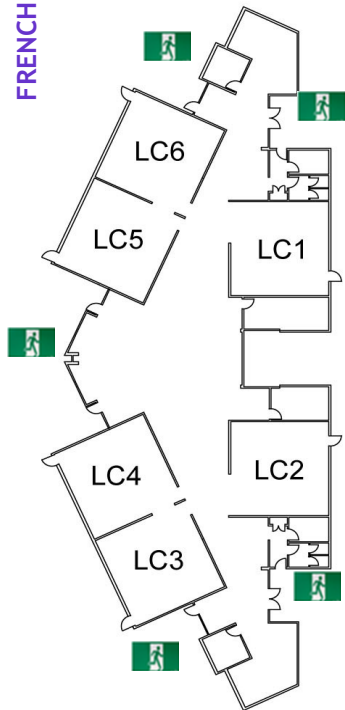

Mod 5—installed 2018

HAIG AVENUE GATES