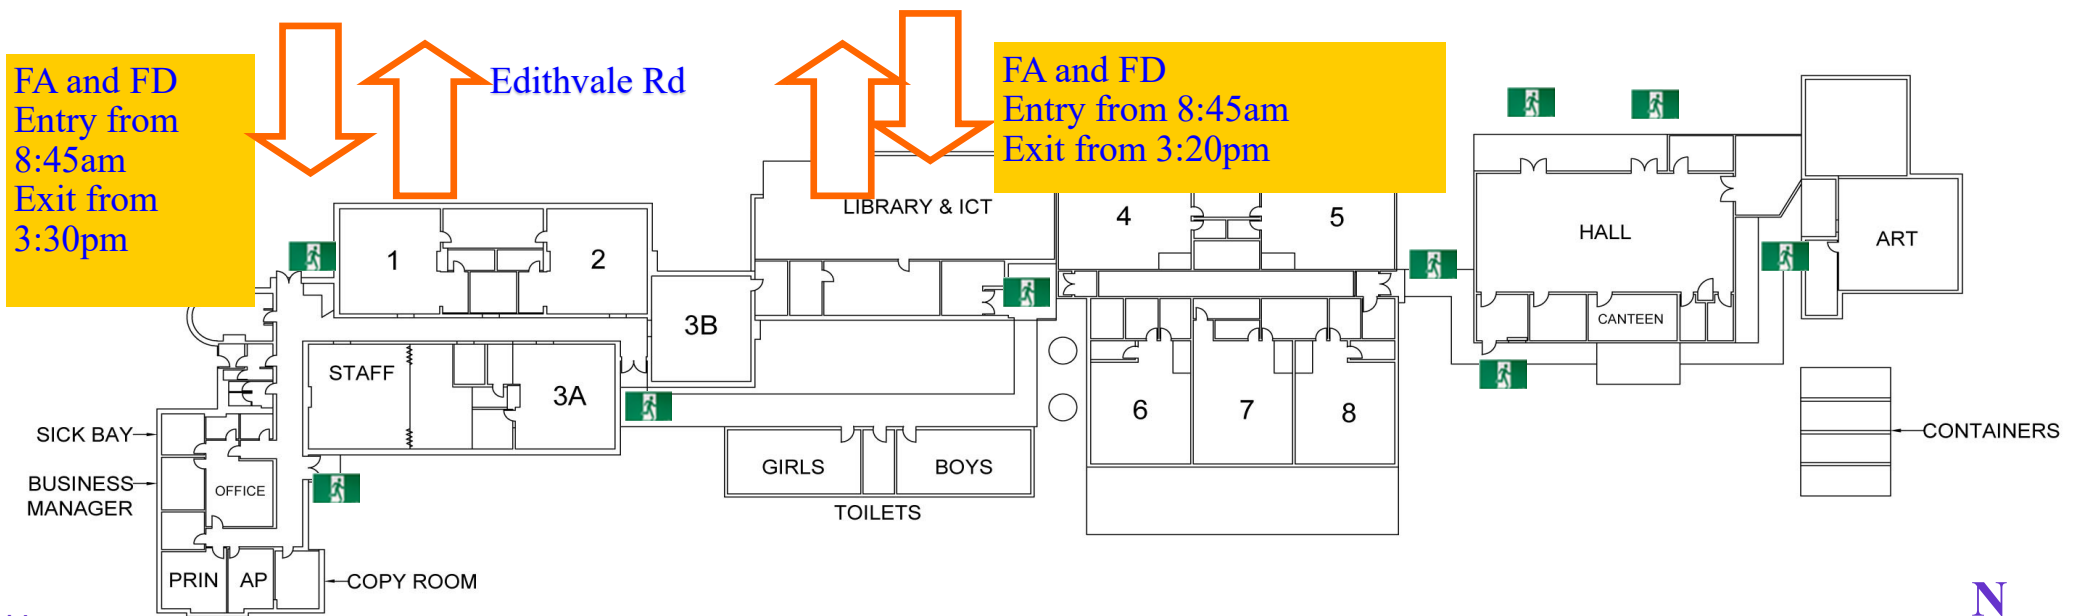

FA and FD
Entry from
8:45am
Exit from
3:30pm

Edithvale Rd

FA and FD
Entry from 8:45am
Exit from 3:20pm

This map shows entry/exit points for Foundation students

Gates will be opened at 8:45am

Students will be escorted into the classroom close to 9:00am

All students will line up and enter their classrooms through their regular door.

Students will be escorted to their collection points at the times indicated.

With limited space round the school perimeter we ask that all families continue to practise social distancing and help our community stay safe