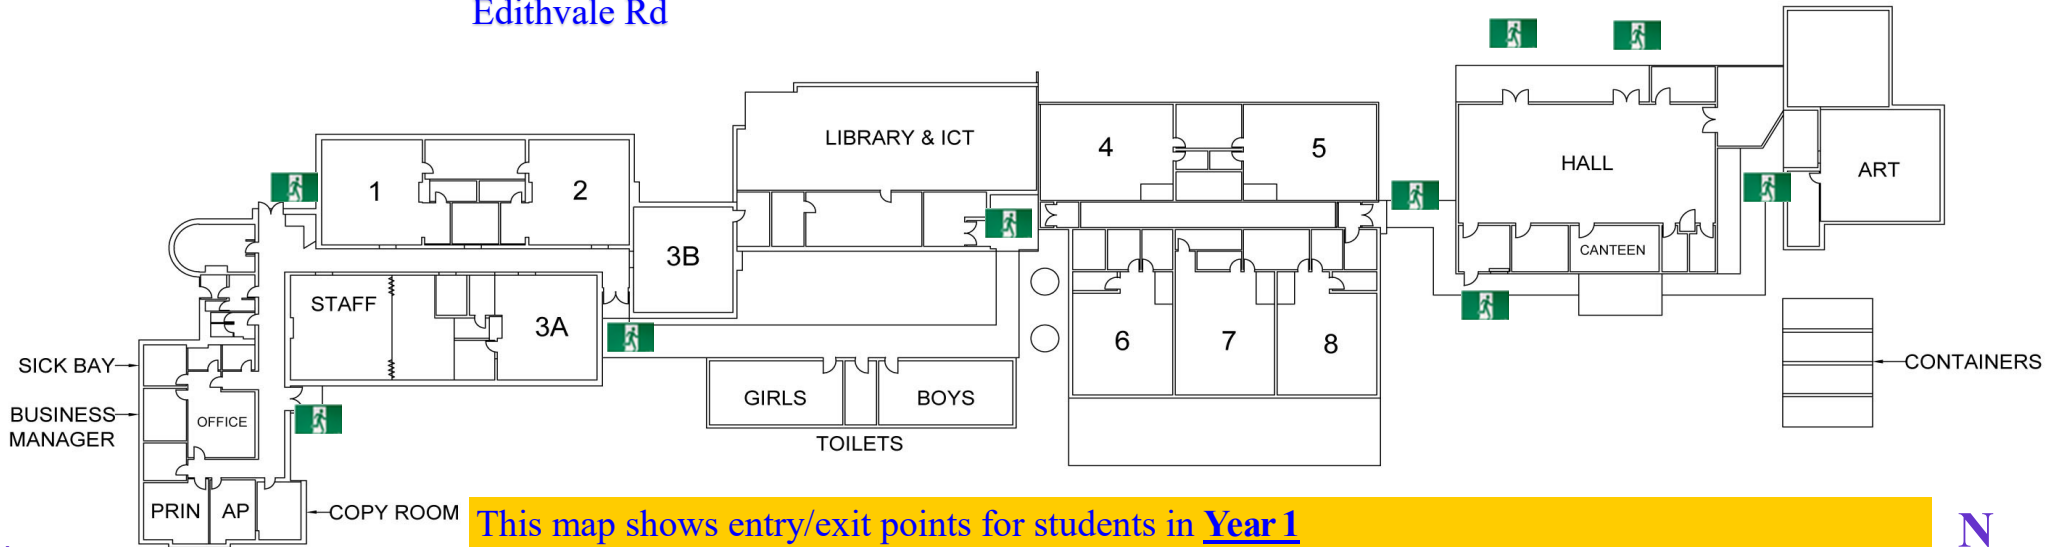

Edithvale Rd

This map shows entry/exit points for students in Year 1

Gates will be opened at 8:45am

Students will be escorted into the classroom close to 9:00am

All students will line up and enter their classrooms through their regular door.

Students will be escorted to their collection points at the times indicated.

With limited space round the school perimeter we ask that all families continue to practise social distancing and help our community stay safe

FRENCH AVENUE

Mod 5—installed 2018

1A and 1C  
Entry from  
8:45am  
Exit from  
3:20pm

1B and 1D  
Entry from  
8:45am  
Exit from  
3:30pm

HAIG AVENUE GATES