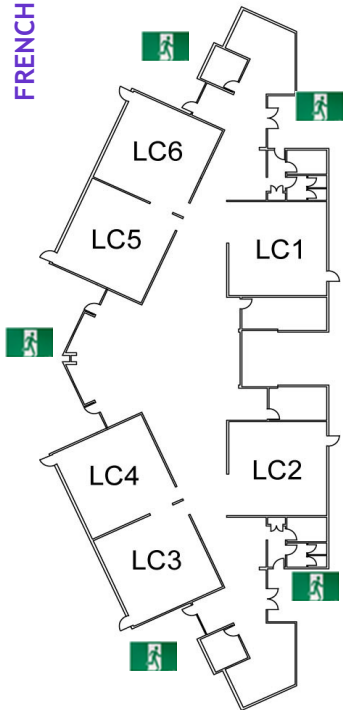

Edithvale Rd

This map shows entry/exit points for students in Year 1

Gates will be opened at 8:45am

Students will be escorted into the classroom close to 9:00am

All students will line up and enter their classrooms through their regular door.

Students will be escorted to their collection points at the times indicated.

With limited space round the school perimeter we ask that all families continue to practise social distancing and help our community stay safe

FRENCH AVENUE

Mod 5—installed 2018

1A and 1C  
Entry from  
8:45am  
Exit from  
3:20pm

1B and 1D  
Entry from  
8:45am  
Exit from  
3:30pm

HAIG AVENUE GATES