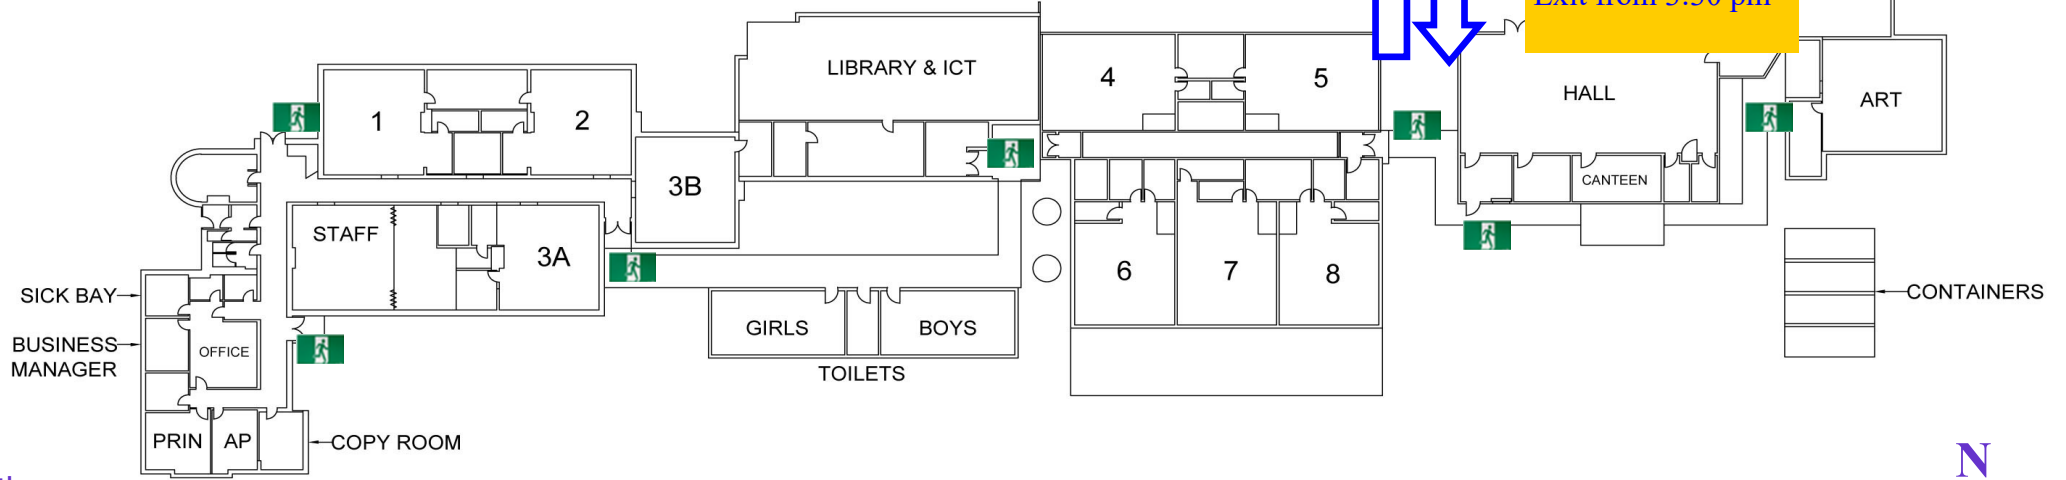

Edithvale Rd

Year 2A and 2B
Entry from 9:00 am
Exit from 3:30 pm

FRENCH AVENUE

This map shows entry/exit points for **Year 2** students

Gates will be unlocked at 8:45 am

Students will be escorted into the classroom close to 9:00 am

Students will be escorted to their collection points at 3:30 pm.

With limited space round the school perimeter we ask that all families continue to practise social distancing and help our community stay safe