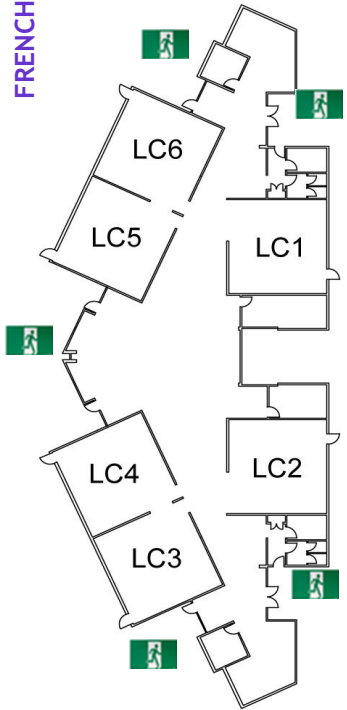

Edithvale Rd

Year 2A and 2B
Entry from 9:00 am
Exit from 3:30 pm

FRENCH AVENUE

This map shows entry/exit points for **Year 2** students

Gates will be unlocked at 8:45 am

Students will be escorted into the classroom close to 9:00 am

Students will be escorted to their collection points at 3:30 pm.

With limited space round the school perimeter we ask that all families continue to practise social distancing and help our community stay safe