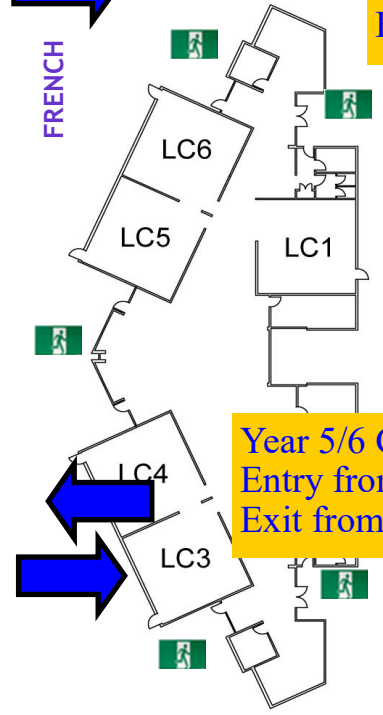

Edithvale Rd

AVENUE
FRENCH

Year 5/6 A and B
Entry from 8:30am
Exit from 3:10 pm

This map shows entry/exit points for Year 5 and 6 students

Gates will be unlocked at 8:30am

Students will be escorted into the classroom by 8:45am

All students will line up and enter their classrooms through their regular door.

Students will be escorted to their collection points at the times indicated.

With limited space round the school perimeter we ask that all families continue to practise social distancing and help our community stay safe.

Year 5/6 C and D
Entry from 8:30am
Exit from 3:10 pm

Mod 5—installed 2018

HAIG AVENUE GATES