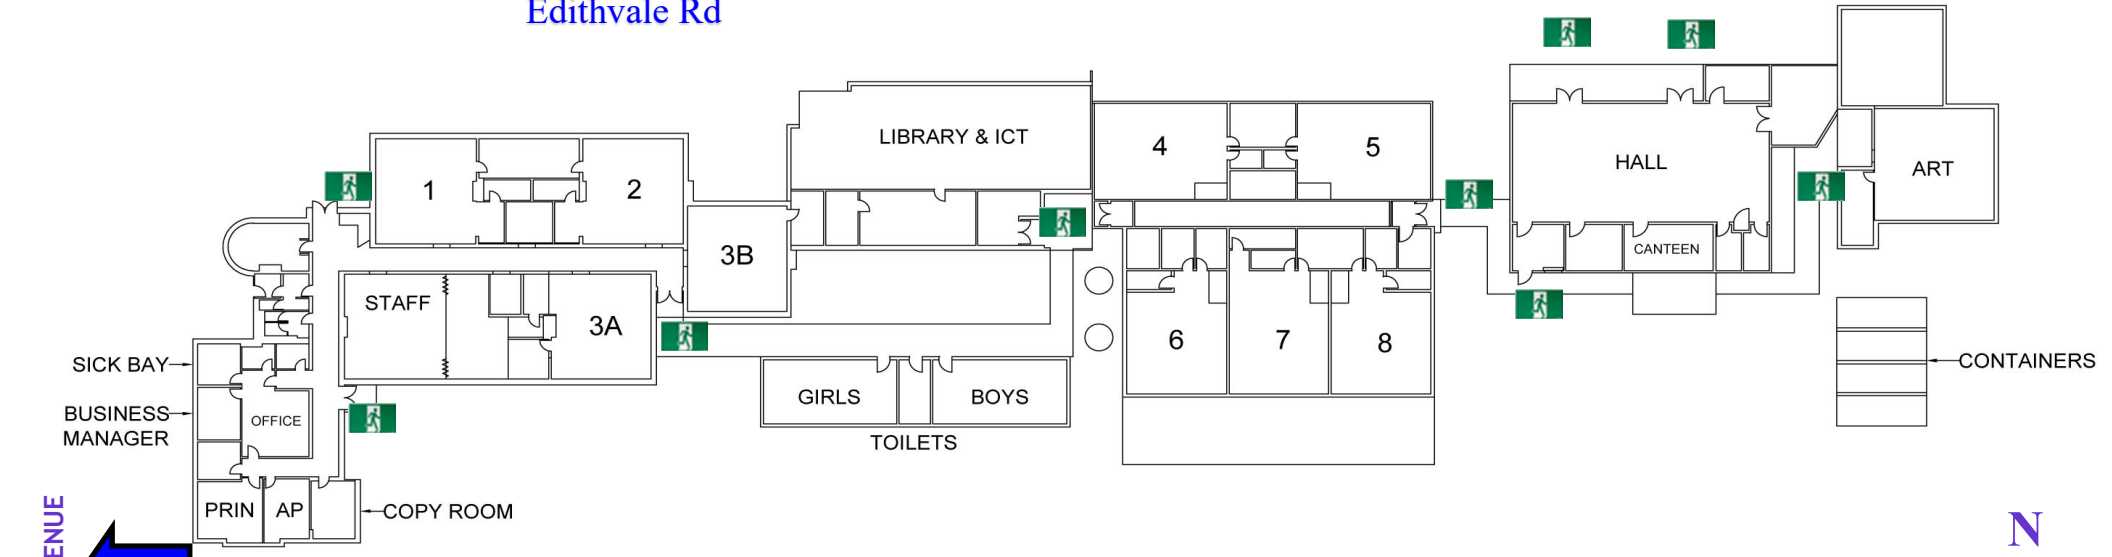

Edithvale Rd

AVENUE
FRENCH

Year 5/6 A and B
Entry from 8:30am
Exit from 3:10 pm

This map shows entry/exit points for Year 5 and 6 students

Gates will be unlocked at 8:30am

Students will be escorted into the classroom by 8:45am

All students will line up and enter their classrooms through their regular door.

Students will be escorted to their collection points at the times indicated.

With limited space round the school perimeter we ask that all families continue to practise social distancing and help our community stay safe.

Year 5/6 C and D
Entry from 8:30am
Exit from 3:10 pm

Mod 5—installed 2018

HAIG AVENUE GATES